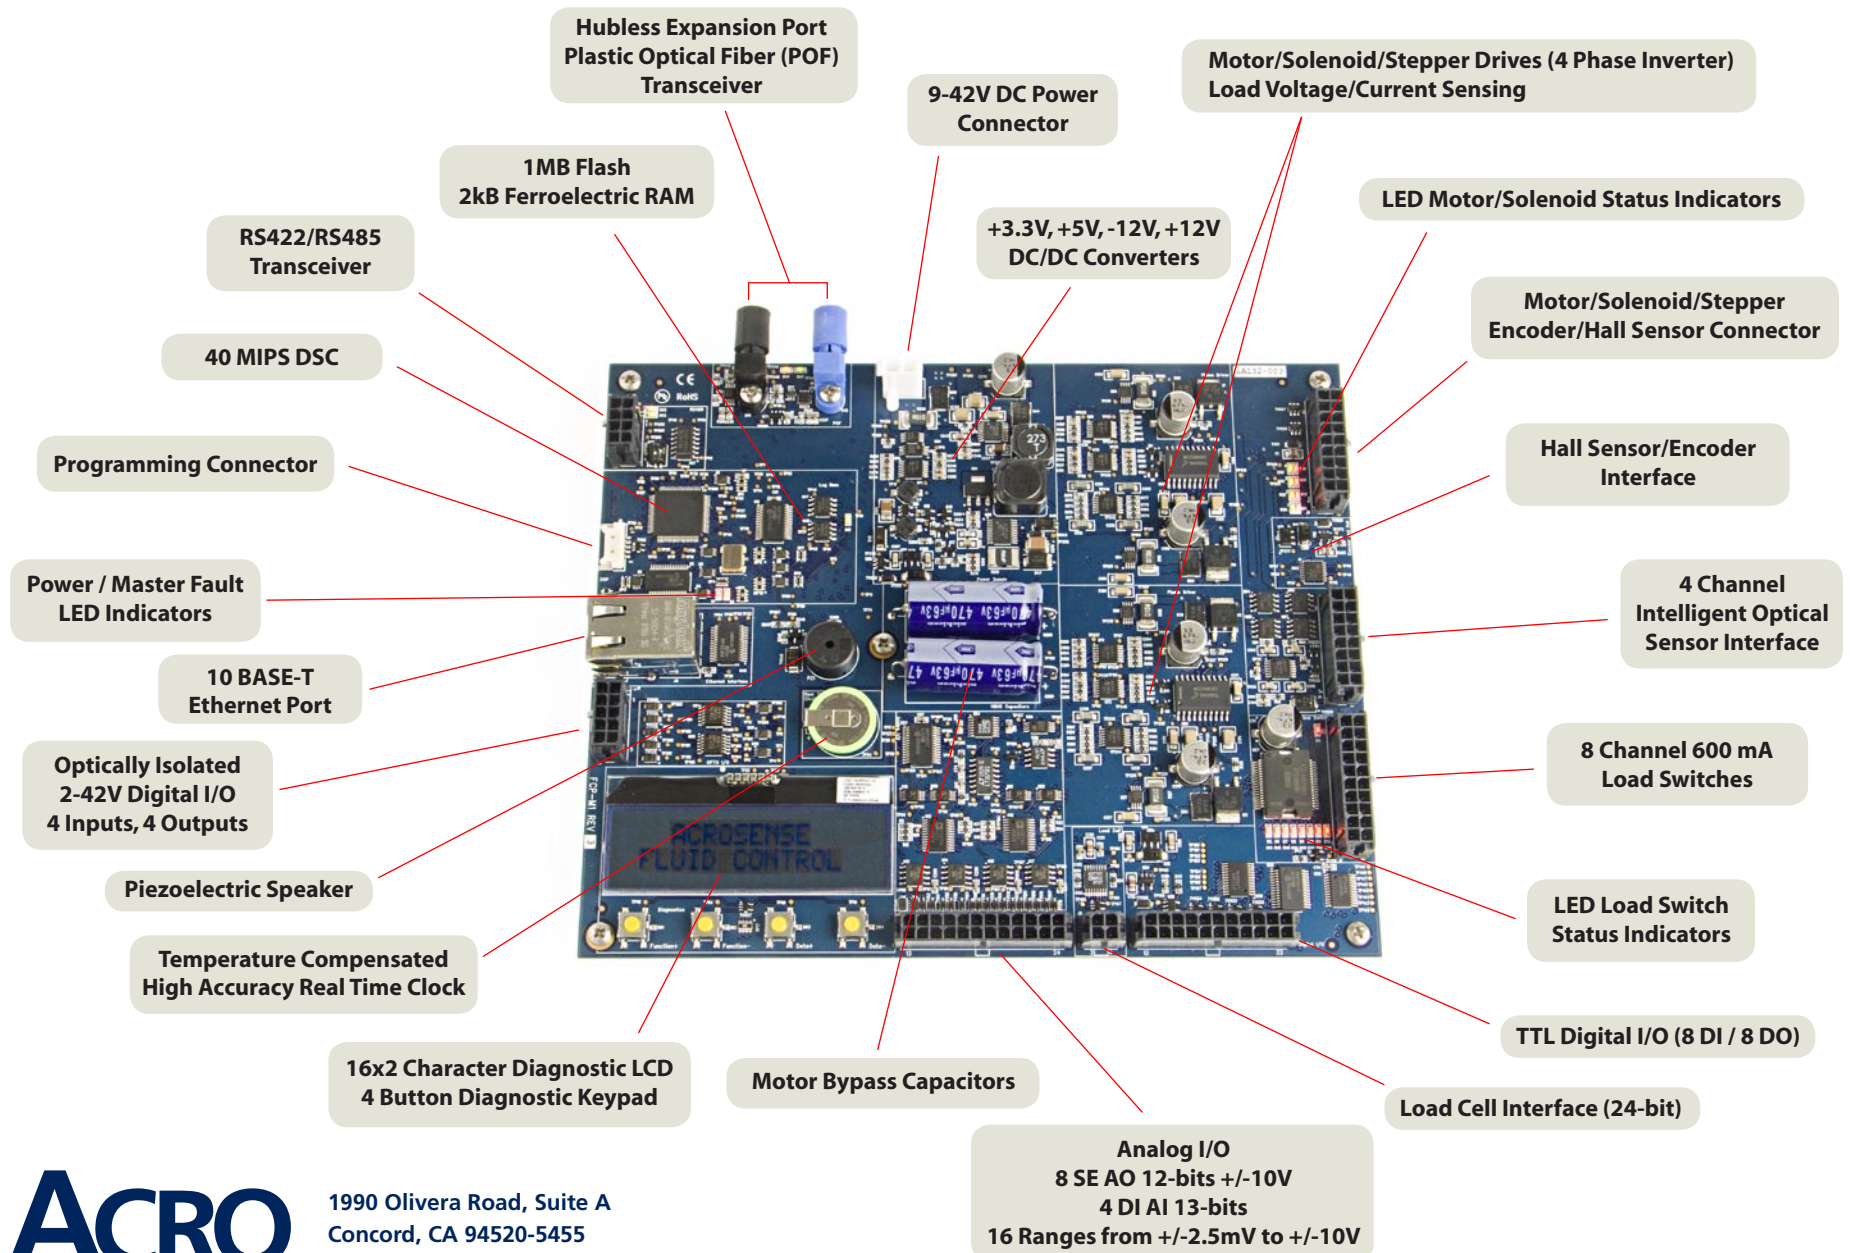

Acrosense™ Fluid Control Platform

1990 Olivera Road, Suite A
 Concord, CA 94520-5455
 tel: 925-676-8828 • fax: 925-680-8113
www.acroassociates.com

Analog I/O
 8 SE AO 12-bits +/-10V
 4 DI AI 13-bits
 16 Ranges from +/-2.5mV to +/-10V

Configuration M Shown
Board Dimensions:
 7.150" x 5.190" x 0.9375"